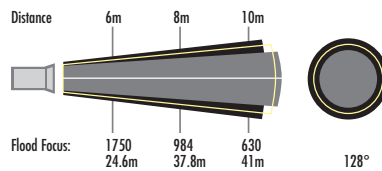

ARRI X40/25 2500/4000W

Colours:

Manual: L0.82400.SC

Lamphead complete with 4-leaf barndoor.

Technical Data:

Length (mm): 635H x 590W x 290L
 Weight (kg): 22
 Lamp: HMI 2500/4000W/SE
 Base: G 38

Light output (lux):