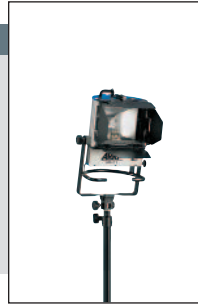

ARRI X2 200W

Colours:

Manual: L0.82050.B

Lamphead complete with 4-leaf barndoor.

Technical Data:

Length (mm): 280H x 244W x 146L

Weight (kg): 2.5

Lamp: HMI 200W/SE

Base: GY9.5