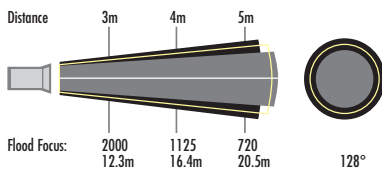

Technical Data:

Length (mm): 525H x 505W x 260L
 Weight (kg): 14
 Lamp: HMI 1200W/SE
 Base: G 38

Light output (lux):

Accessories:

4-leaf barndoor,
L2.82775.0

Frosted safety glass with UV-protection
L2.82774.0