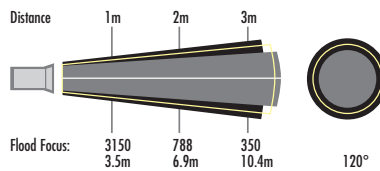

Light output (lux):

Accessories:

4-leaf barndoor,
L2.793880.0

Frosted safety glass with UV-protection
L2.82092.0

Reflector, black,
L2.82058.A

Head to ballast cable 7m
L2.73372.0

Kit Stand
LS.3

Electronic Ballasts:

EB 125/200, 115/230V L2.76013.B

EBB 125/200, Battery L2.76040.B

EBB 200/400, Battery L2.76270.B