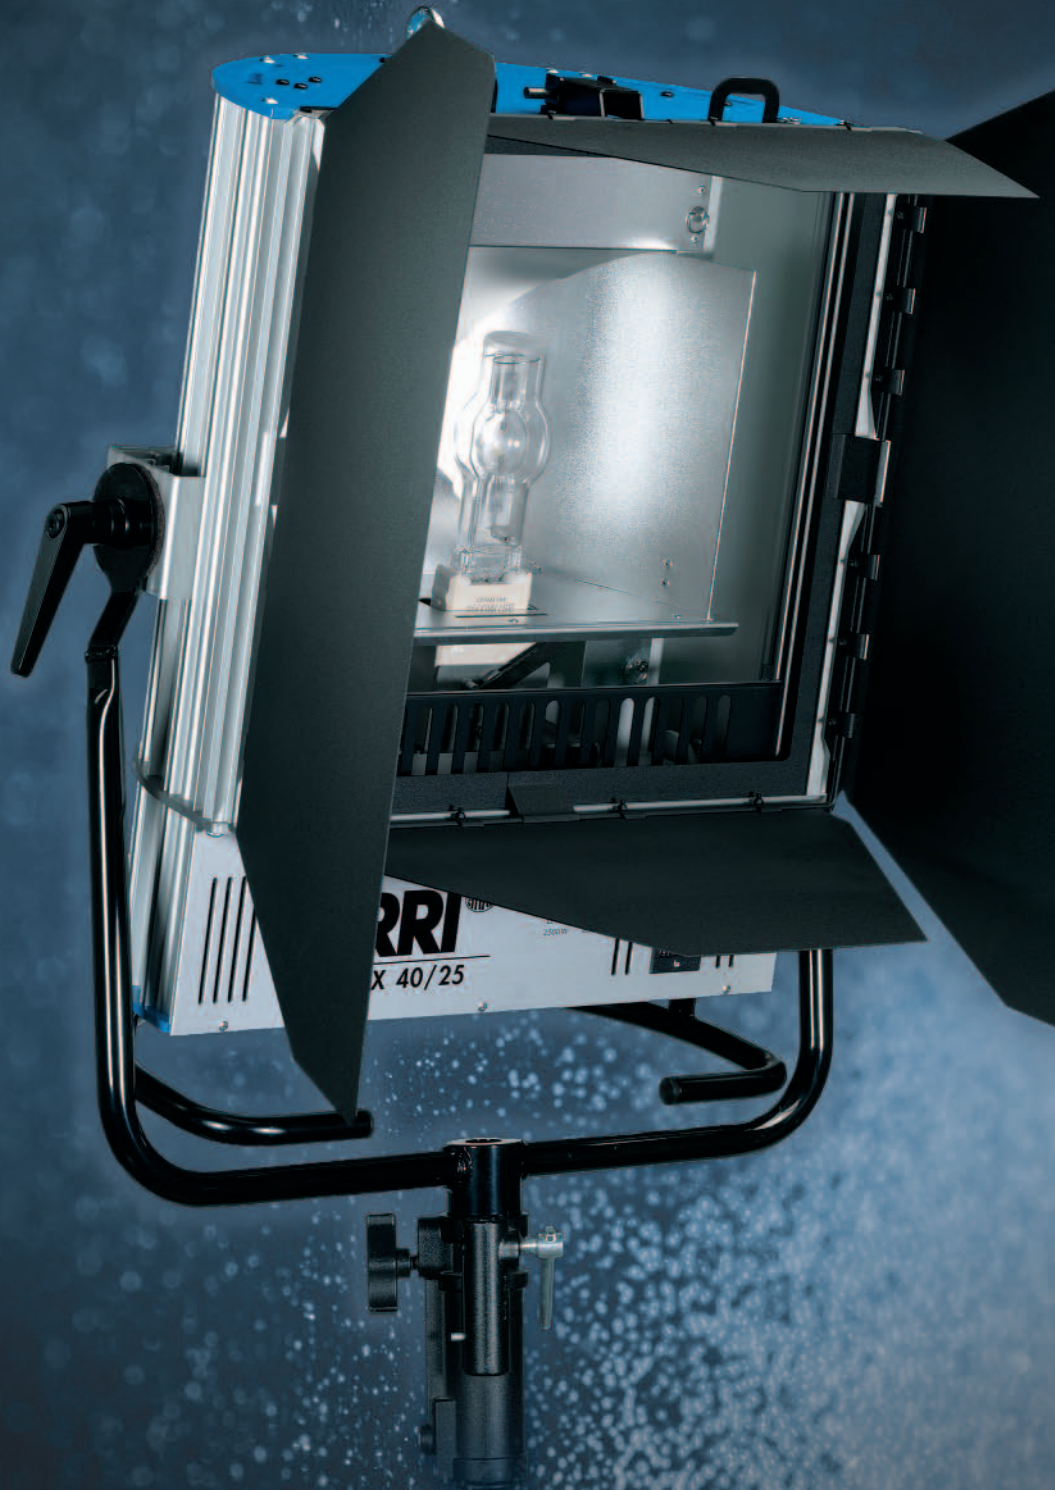

ARRI X

ARRI 

ARRI X DAYLIGHT LAMPHEADS

With the X series, ARRI offers a complete range of five high performance daylight floodlights to simplify lighting large areas evenly. The X Light is a super-wide floodlight with interchangeable reflectors. The silver reflector compensates for the drop in intensity that is always found further from the centre of a beam. Beam angles of around 120° or more allow flat surfaces such as buildings or scenic backings to be lit exceptionally evenly with a short throw. By lighting through a fabric, a soft source with no hot spot can be created. Alternatively, the silver reflector can be quickly exchanged without tools for a black panel - the 'black reflector' giving an extreme hard source for the 'arc light' look.

The dual wattage ARRI X40/25 has proved to be a success with applications as diverse as film, television, photography, theatre and event lighting. Now a whole family from 200W to 6kW is available. ARRI's elegant modular construction, using aluminium extrusions and lightweight pressure die-castings, offers great structural strength, while being light and weather-resistant. All servicable parts are readily accessible and all ARRI fixtures comply with the latest European safety standards.

- Reflectors can be exchanged in seconds for even spread or hard shadow effect
- Outstanding wide spread with extremely even coverage
- Uses single-ended discharge lamps
- Compatible with all ARRI ballasts
- Sturdy, anti-corrosion aluminium construction
- 200W, 575W, 1.2kW, 2.5/4kW and 6kW power output
- Model X5 also available in an Event version
- Special Theatre version of the ARRI X40/25
- Optional frosted UV safety glass available
- Easy to use and maintain

For further information: www.arri.com

The ARRI X lights a flat surface evenly over a wide angle. Typically the light is even within 10 percent over 80 degrees of spread out of a total beam angle of 120 degrees.