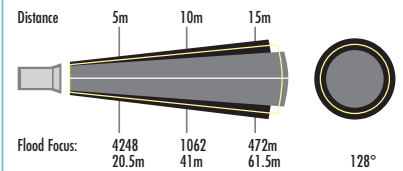

ARRI X60 6000W

Colours:

Manual: L0.82650.B

Lamphead complete with 4-leaf barndoor.

Technical Data:

Length (mm): 840H x 810W x 400L
 Weight (kg): 35.2
 Lamp: HMI 6000W/SE
 Base: G 38

Light output (lux):

Accessories: