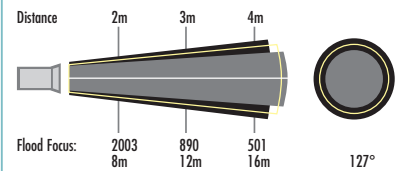

Technical Data:

Length (mm): 372H x 376W x 208L

Weight (kg): 8

Lamp: HMI 575W/SE

Base: G 22

Light output (lux):

Accessories:

4-leaf barndoor,
L2.82240.0 