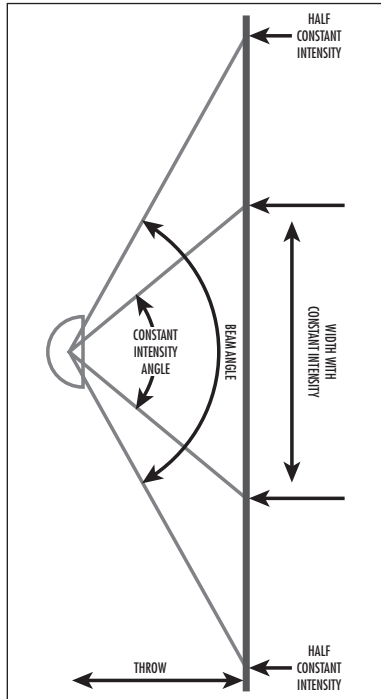

ARRI X

ARRI 

ARRI X DAYLIGHT LAMPHEADS

With the X series, ARRI offers a complete range of five high performance daylight floodlights to simplify lighting large areas evenly. The X Light is a super-wide floodlight with interchangeable reflectors. The silver reflector compensates for the drop in intensity that is always found further from the centre of a beam. Beam angles of around 120° or more allow flat surfaces such as buildings or scenic backings to be lit exceptionally evenly with a short throw. By lighting through a fabric, a soft source with no hot spot can be created. Alternatively, the silver reflector can be quickly exchanged without tools for a black panel - the 'black reflector' giving an extreme hard source for the 'arc light' look.

For further information: www.arri.com

The ARRI X lights a flat surface evenly over a wide angle. Typically the light is even within 10 percent over 80 degrees of spread out of a total beam angle of 120 degrees.